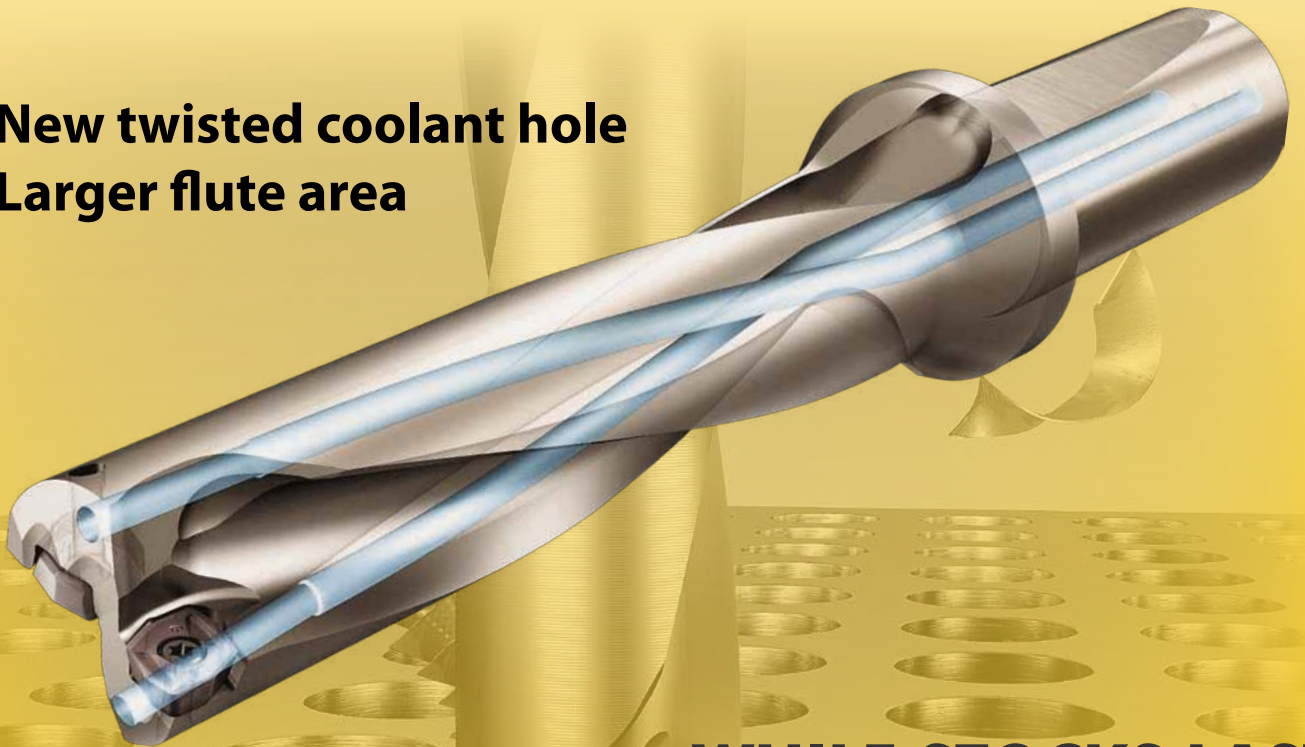

*magic drill promotion*

**DRX**

Now total product lineup is completed!

**ø12~ø60**  
**2D,3D,4D,5D**

MagicDrill DRX type

- New twisted coolant hole
- Larger flute area

**WHILE STOCKS LAST**

**LESS 50%**